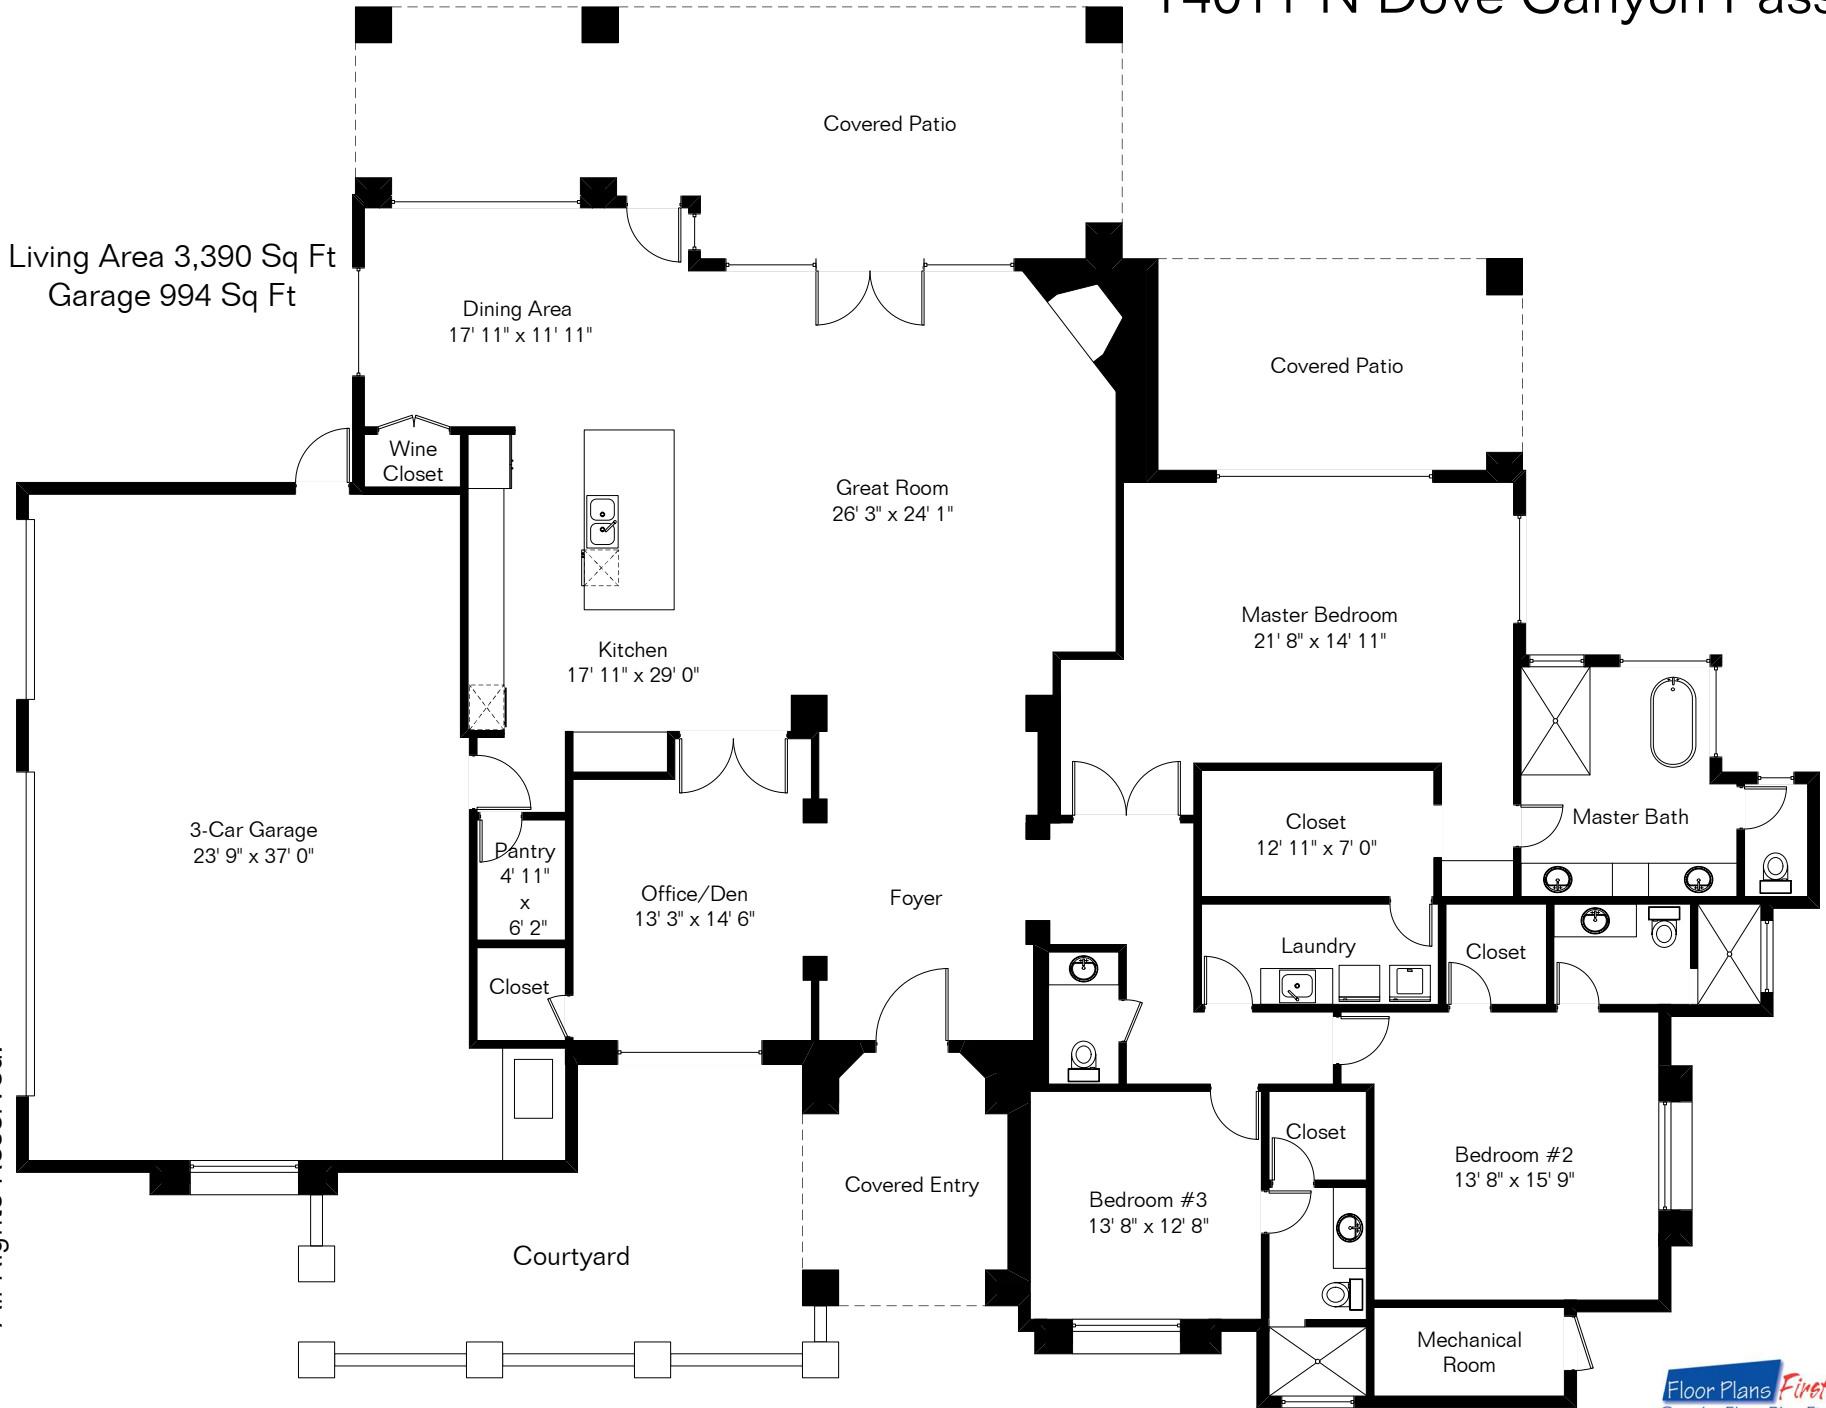

14011 N Dove Canyon Pass

The square footages and room size information are deemed to be reliable but are not guaranteed and should be independently verified. This drawing is for marketing purposes only.

Site Visit April 2022

0 ft. 6 ft. 10 ft. 20 ft.

Copyright 2022 Floor Plans First! LLC

All Rights Reserved.

Floor Plans First!
See the Floor Plan First!

FloorPlansFirst.com
(520) 881-1500